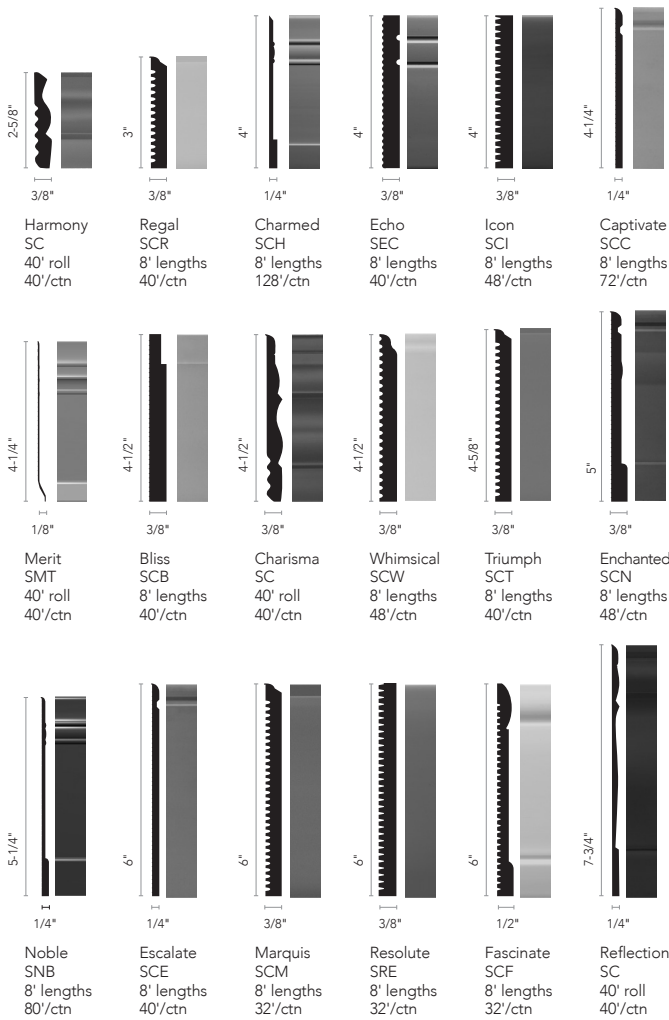

Base Sculptures Profiled Wall Base System delivers a wood-like appearance with enhanced durability. This flexible base is made from thermoplastic rubber that conforms better to wall irregularities and is available with coordinated corner blocks for easy installation. The Base Sculptures system comes in multiple colors, profiles, heights and gauges to satisfy any requirement.

Outstanding design, selection and performance.

- ~ 18 distinct profiles available in 72 colors
- ~ Made with virgin raw materials
- ~ Phthalate-free, plant-based plasticizers reduce greenhouse gases by up to 10%
- ~ Resilient base wears well without chipping
- ~ Fits snugly against uneven walls
- ~ Harmony, Merit, Charisma and Reflection profiles available in 40' rolls for seamless installation

Outside Corner

Inside Corner

Color-coordinated inside and outside corner blocks are available in standard heights of 4-3/4" and 8", plus custom heights in 1/2" increments.

166 QUARTER ROUND TRIM

1/2" x 1/2" Quarter Round Trim is the perfect finishing touch for many wall base installations.

Coordinates seamlessly with Flexco flooring.

With extensive colors, profiles and performance attributes, our wall base system is ideal for projects of any size or scope.

PRODUCT DETAILS

Order Prefix	See above
Gauge	1/8" to 1/2" nominal
Wall Heights	2-5/8" to 7-3/4"
Weight/Carton	Varies, contact your distributor for details
Corners/Carton	15