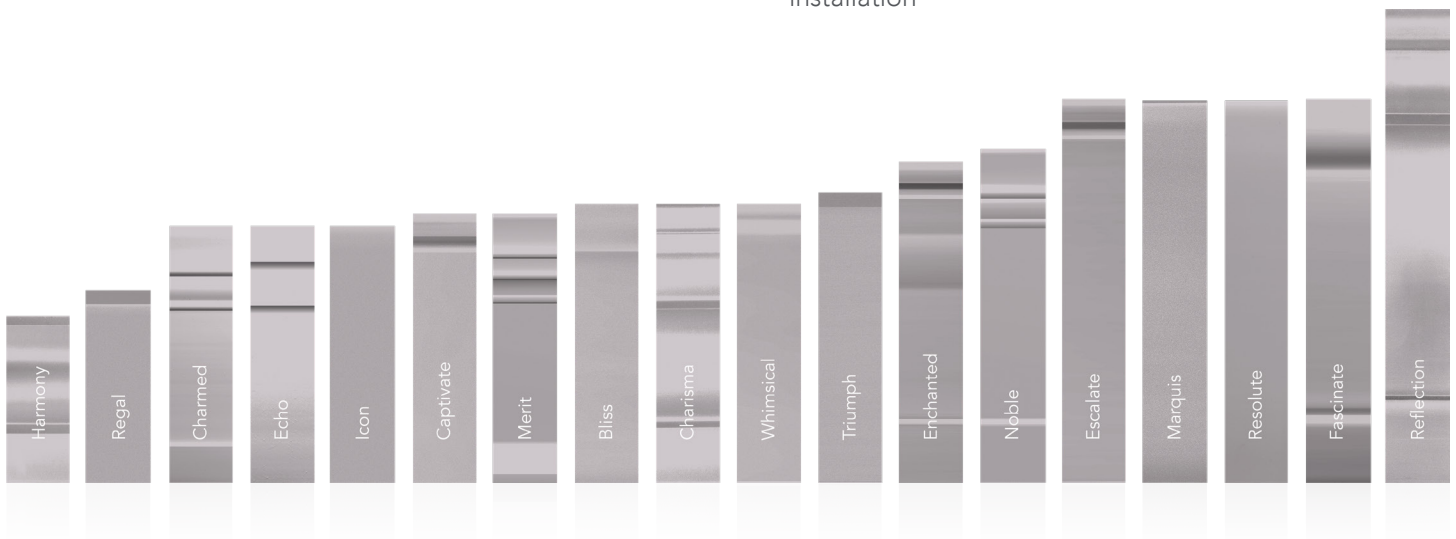

Base Sculptures™

PROFILED WALL BASE SYSTEM

Sculptured, wood-look TP rubber base.

FLEXCO[®]
AMERICAN-MADE FLOORING

Base Sculptures

PROFILED WALL BASE SYSTEM

Superior flexibility to fit every style and space.

Base Sculptures Profiled Wall Base System delivers a wood-like appearance with enhanced durability. This flexible base is made from thermoplastic rubber that conforms better to wall irregularities and is available with coordinated corner blocks for easy installation. The Base Sculptures system comes in multiple colors, profiles, heights and gauges to satisfy any requirement.

Outstanding design, selection and performance.

- ~ 18 distinct profiles available in 72 colors
- ~ Made with virgin raw materials
- ~ Phthalate-free, plant-based plasticizers reduce greenhouse gases by up to 10%
- ~ Resilient base wears well without chipping
- ~ Fits snugly against uneven walls
- ~ Harmony, Merit, Charisma and Reflection profiles available in 40' rolls for seamless installation

Outside Corner

Inside Corner

Color-coordinated inside and outside corner blocks are available in standard heights of 4-3/4" and 8", plus custom heights in 1/2" increments.

166 QUARTER ROUND TRIM

1/2" x 1/2" Quarter Round Trim is the perfect finishing touch for many wall base installations.