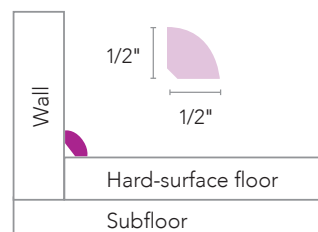

Outstanding design, selection and performance.

- ~ 18 distinct profiles available in 72 colors
- ~ Made with virgin raw materials
- ~ Phthalate-free, plant-based plasticizers reduce greenhouse gases by up to 10%
- ~ Resilient base wears well without chipping
- ~ Fits snugly against uneven walls
- ~ Harmony, Merit, Charisma and Reflection profiles available in 40' rolls for seamless installation

Outside Corner

Inside Corner

Color-coordinated inside and outside corner blocks are available in standard heights of 4-3/4" and 8", plus custom heights in 1/2" increments.

166 QUARTER ROUND TRIM

1/2" x 1/2" Quarter Round Trim is the perfect finishing touch for many wall base installations.

Coordinates seamlessly with Flexco flooring.

With extensive colors, profiles and performance attributes, our wall base system is ideal for projects of any size or scope.

PRODUCT DETAILS

Order Prefix	See above
Gauge	1/8" to 1/2" nominal
Wall Heights	2-5/8" to 7-3/4"
Weight/Carton	Varies, contact your distributor for details
Corners/Carton	15