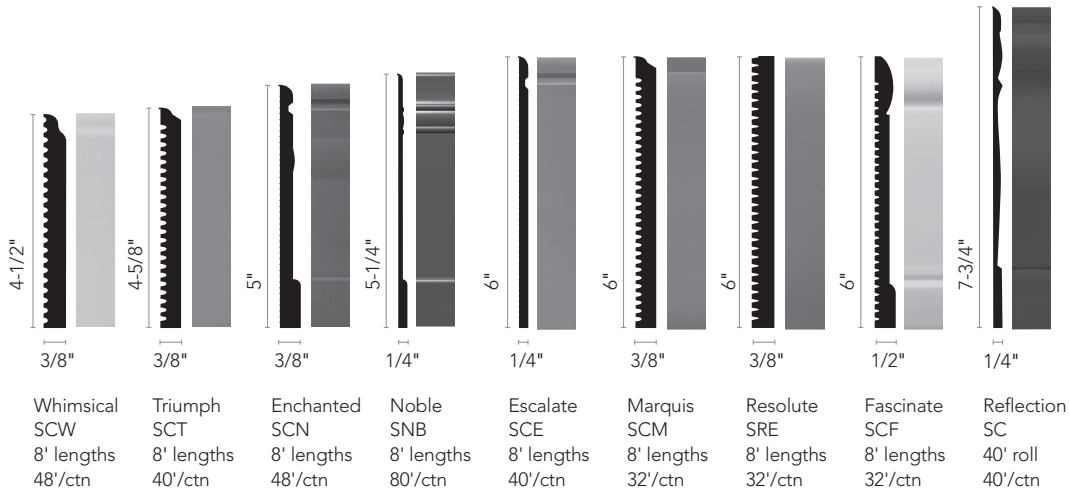

Clover
512

Cerulean
527

Medium Gray
014*

True White
046

Dark Beige
037*

Jojoba
513

Grullo
524

Storm Cloud
516

Heirloom Rose
502

Gulf Shores
517

Wisteria
528

Stone
024

Arctic White
029*

**Available for Health Design Wall Base*

Base Sculptures™ Profiled Wall Base System

Sculptured, wood-look TP rubber base with multiple heights and profiles.

Order Prefix	See below	Lengths	8' lengths or 40' rolls, see below
Gauge	1/8" to 1/2" nominal	Lin. Ft. / Carton	Varies per profile, see below
Wall Heights	2-5/8" to 7-3/4"	Corners / Carton	15

								
2-5/8"	3"	4"	4"	4"	4-1/4"	4-1/4"	4-1/2"	4-1/2"
3/8"	3/8"	1/4"	3/8"	3/8"	1/4"	1/8"	3/8"	3/8"
Harmony SC	Regal SCR	Charmed SCH	Echo SEC	Icon SCI	Captive SCC	Merit SMT	Bliss SCB	Charisma SC
40' roll	8' lengths	8' lengths	8' lengths	8' lengths	8' lengths	40' roll	8' lengths	40' roll
40'/ctn	40'/ctn	128'/ctn	40'/ctn	48'/ctn	72'/ctn	40'/ctn	40'/ctn	40'/ctn