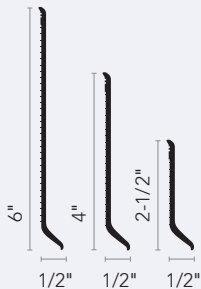

Order Prefix	See below	Lengths	8' lengths or 40' rolls, see below
Gauge	1/8" to 1/2" nominal	Lin. Ft. / Carton	Varies per profile, see below
Wall Heights	2-5/8" to 7-3/4"	Corners / Carton	15

								
2-5/8"	3"	4"	4"	4"	4-1/4"	4-1/4"	4-1/2"	4-1/2"
3/8"	3/8"	1/4"	3/8"	3/8"	1/4"	1/8"	3/8"	3/8"
Harmony SC	Regal SCR	Charmed SCH	Echo SEC	Icon SCI	Captive SCC	Merit SMT	Bliss SCB	Charisma SC
40' roll	8' lengths	8' lengths	8' lengths	8' lengths	8' lengths	40' roll	8' lengths	40' roll
40'/ctn	40'/ctn	128'/ctn	40'/ctn	48'/ctn	72'/ctn	40'/ctn	40'/ctn	40'/ctn

Wallflowers®

Durable, low-maintenance premium rubber base that stands up to high traffic and maintains long-lasting color.

120' rolls are available for seamless installation.

Cove

Straight

Order Prefix	WF
Gauge	1/8"
Wall Heights	2-1/2", 4", 4-1/2", 6"
Lengths	48" lengths, 120' rolls
Lin. Ft. / Carton	120' (lengths or rolls)
Corners / Carton	30
Lbs. / Carton	
2-1/2" Cove	30
2-1/2" Straight	26
4" Cove	48
4" Straight	43
4-1/2" Cove	50
6" Cove	69
6" Straight	69

Base 2000™

Vinyl and rubber blend provides flexibility and stability at a budget-friendly price point.

120' rolls are available for seamless installation.

Cove

Straight

Order Prefix	B2
Gauge	1/8"
Wall Heights	2-1/2", 4", 4-1/2", 6"
Lengths	48" lengths, 120' rolls
Lin. Ft. / Carton	120' (lengths or rolls)
Corners / Carton	30
Lbs. / Carton	
2-1/2" Cove	27
2-1/2" Straight	26
4" Cove	39
4" Straight	38
4-1/2" Cove	45
4-1/2" Straight	45
6" Cove	60
6" Straight	60

Vinyl Wall Base

A foundational base for functional, everyday environments.

120' rolls are available for seamless installation.

Cove

Straight

Order Prefix	VCB	
Gauge	1/8"	.080"
Wall Heights	2-1/2", 4", 6"	
Lengths	48" lengths, 120' rolls	
Lin. Ft. / Carton	120' (lengths or rolls)	
Corners / Carton	30	30
Lbs. / Carton		
2-1/2" Cove	30	20
2-1/2" Straight	26	22
4" Cove	40	32
4" Straight	43	32
6" Cove	69	50
6" Straight	69	52