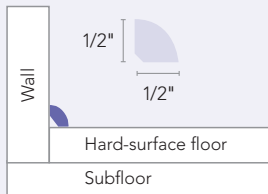

166 Quarter Round Trim

1/2" x 1/2" Quarter Round Trim is the perfect finishing touch for many wall base installations and available by request.