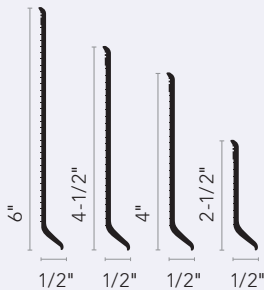

Order Prefix	See below	Lengths	8' lengths or 40' rolls, see below
Gauge	1/8" to 1/2" nominal	Lin. Ft. / Carton	Varies per profile, see below
Wall Heights	2-5/8" to 7-3/4"	Corners / Carton	15

								
2-5/8"	3"	4"	4"	4"	4-1/4"	4-1/4"	4-1/2"	4-1/2"
3/8"	3/8"	1/4"	3/8"	3/8"	1/4"	1/8"	3/8"	3/8"
Harmony SC	Regal SCR	Charmed SCH	Echo SEC	Icon SCI	Captive SCC	Merit SMT	Bliss SCB	Charisma SC
40' roll	8' lengths	8' lengths	8' lengths	8' lengths	8' lengths	40' roll	8' lengths	40' roll
40'/ctn	40'/ctn	128'/ctn	40'/ctn	48'/ctn	72'/ctn	40'/ctn	40'/ctn	40'/ctn

Wallflowers®

Durable, low-maintenance premium rubber base that stands up to high traffic and maintains long-lasting color.

120' rolls are available for seamless installation.

Cove

Straight

Order Prefix	WF
Gauge	1/8"
Wall Heights	2-1/2", 4", 4-1/2", 6"
Lengths	48" lengths, 120' rolls
Lin. Ft. / Carton	120' (lengths or rolls)
Corners / Carton	30
Lbs. / Carton	
2-1/2" Cove	30
2-1/2" Straight	26
4" Cove	48
4" Straight	43
4-1/2" Cove	50
6" Cove	69
6" Straight	69