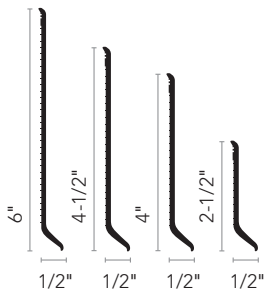

Order Prefix	See below	Lengths	8' lengths or 40' rolls, see below
Gauge	1/8" to 1/2" nominal	Lin. Ft. / Carton	Varies per profile, see below
Wall Heights	2-5/8" to 7-3/4"	Corners / Carton	15

								
2-5/8"	3"	4"	4"	4"	4-1/4"	4-1/4"	4-1/2"	4-1/2"
3/8"	3/8"	1/4"	3/8"	3/8"	1/4"	1/8"	3/8"	3/8"
Harmony SC	Regal SCR	Charmed SCH	Echo SEC	Icon SCI	Captive SCC	Merit SMT	Bliss SCB	Charisma SC
40' roll	8' lengths	8' lengths	8' lengths	8' lengths	8' lengths	40' roll	8' lengths	40' roll
40'/ctn	40'/ctn	128'/ctn	40'/ctn	48'/ctn	72'/ctn	40'/ctn	40'/ctn	40'/ctn

Wallflowers®

Durable, low-maintenance premium rubber base that stands up to high traffic and maintains long-lasting color.

120' rolls are available for seamless installation.

Cove

Straight

Order Prefix	WF
Gauge	1/8"
Wall Heights	2-1/2", 4", 4-1/2", 6"
Lengths	48" lengths, 120' rolls
Lin. Ft. / Carton	120' (lengths or rolls)
Corners / Carton	30
Lbs. / Carton	
2-1/2" Cove	30
2-1/2" Straight	26
4" Cove	48
4" Straight	43
4-1/2" Cove	50
6" Cove	69
6" Straight	69

Base 2000™

Vinyl and rubber blend provides flexibility and stability at a budget-friendly price point.

120' rolls are available for seamless installation.

Cove

Straight

Order Prefix	B2
Gauge	1/8"
Wall Heights	2-1/2", 4", 4-1/2", 6"
Lengths	48" lengths, 120' rolls
Lin. Ft. / Carton	120' (lengths or rolls)
Corners / Carton	30
Lbs. / Carton	
2-1/2" Cove	27
2-1/2" Straight	26
4" Cove	39
4" Straight	38
4-1/2" Cove	45
4-1/2" Straight	45
6" Cove	60
6" Straight	60