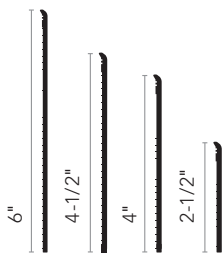

Order Prefix	See below	Lengths	8' lengths or 40' rolls, see below
Gauge	1/8" to 1/2" nominal	Lin. Ft. / Carton	Varies per profile, see below
Wall Heights	2-5/8" to 7-3/4"	Corners / Carton	15

								
2-5/8"	3"	4"	4"	4"	4-1/4"	4-1/4"	4-1/2"	4-1/2"
3/8"	3/8"	1/4"	3/8"	3/8"	1/4"	1/8"	3/8"	3/8"
Harmony SC	Regal SCR	Charmed SCH	Echo SEC	Icon SCI	Captive SCC	Merit SMT	Bliss SCB	Charisma SC
40' roll	8' lengths	8' lengths	8' lengths	8' lengths	8' lengths	40' roll	8' lengths	40' roll
40'/ctn	40'/ctn	128'/ctn	40'/ctn	48'/ctn	72'/ctn	40'/ctn	40'/ctn	40'/ctn

Wallflowers®

Durable, low-maintenance premium rubber base that stands up to high traffic and maintains long-lasting color.

120' rolls are available for seamless installation.

Cove

Straight

Order Prefix	WF
Gauge	1/8"
Wall Heights	2-1/2", 4", 4-1/2", 6"
Lengths	48" lengths, 120' rolls
Lin. Ft. / Carton	120' (lengths or rolls)
Corners / Carton	30
Lbs. / Carton	
2-1/2" Cove	30
2-1/2" Straight	26
4" Cove	48
4" Straight	43
4-1/2" Cove	50
6" Cove	69
6" Straight	69

Base 2000™

Vinyl and rubber blend provides flexibility and stability at a budget-friendly price point.

120' rolls are available for seamless installation.

Cove

Straight

Order Prefix	B2
Gauge	1/8"
Wall Heights	2-1/2", 4", 4-1/2", 6"
Lengths	48" lengths, 120' rolls
Lin. Ft. / Carton	120' (lengths or rolls)
Corners / Carton	30
Lbs. / Carton	
2-1/2" Cove	27
2-1/2" Straight	26
4" Cove	39
4" Straight	38
4-1/2" Cove	45
4-1/2" Straight	45
6" Cove	60
6" Straight	60