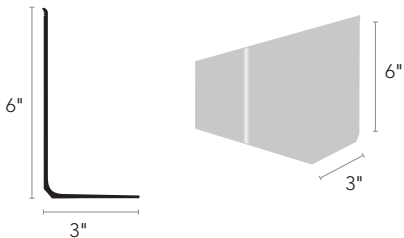

Base 2000™

Vinyl and rubber blend provides flexibility and stability at a budget-friendly price point.

120' rolls are available for seamless installation.

Cove

Straight

Order Prefix	B2
Gauge	1/8"
Wall Heights	2-1/2", 4", 4-1/2", 6"
Lengths	48" lengths, 120' rolls
Lin. Ft. / Carton	120' (lengths or rolls)
Corners / Carton	30
Lbs. / Carton	
2-1/2" Cove	27
2-1/2" Straight	26
4" Cove	39
4" Straight	38
4-1/2" Cove	45
4-1/2" Straight	45
6" Cove	60
6" Straight	60

Vinyl Wall Base

A foundational base for functional, everyday environments.

120' rolls are available for seamless installation.

Cove

Straight

Order Prefix	VCB	
Gauge	1/8"	.080"
Wall Heights	2-1/2", 4", 6"	
Lengths	48" lengths, 120' rolls	
Lin. Ft. / Carton	120' (lengths or rolls)	
Corners / Carton	30	30
Lbs. / Carton		
2-1/2" Cove	30	20
2-1/2" Straight	26	22
4" Cove	40	32
4" Straight	43	32
6" Cove	69	50
6" Straight	69	52

Health Design™ Wall Base

Easy-to-clean, hygienic TP rubber base provides a seamless transition from wall to floor that's ideal for healthcare environments.

Order Prefix	HDB
Gauge	1/8" tapers to .080"
Wall Heights	6"
Lengths	72" lengths
Lin. Ft. / Carton	36'
Lbs. / Carton	34