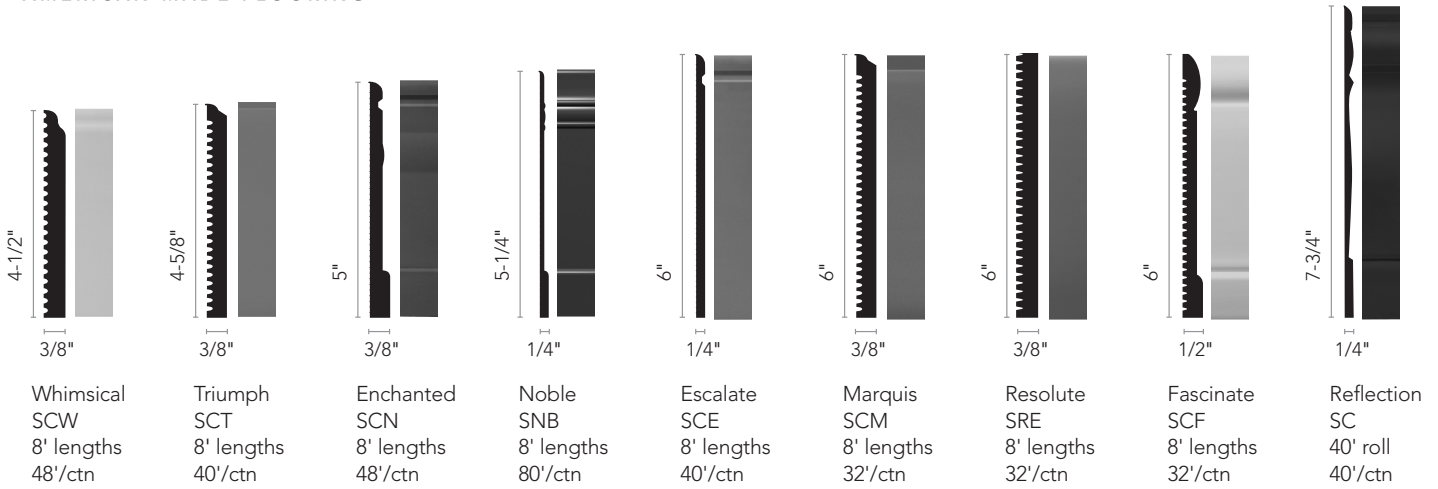

								
2-5/8"	3"	4"	4"	4"	4-1/4"	4-1/4"	4-1/2"	4-1/2"
3/8"	3/8"	1/4"	3/8"	3/8"	1/4"	1/8"	3/8"	3/8"
Harmony SC 40' roll 40'/ctn	Regal SCR 8' lengths 40'/ctn	Charmed SCH 8' lengths 128'/ctn	Echo SEC 8' lengths 40'/ctn	Icon SCI 8' lengths 48'/ctn	Captivate SCC 8' lengths 72'/ctn	Merit SMT 40' roll 40'/ctn	Bliss SCB 8' lengths 40'/ctn	Charisma SC 40' roll 40'/ctn

WALLFLOWERS

BASE 2000

VINYL WALL BASE

Order Prefix	WF	B2	VCB
Wall Heights	2-1/2", 4", 4-1/2", 6"	2-1/2", 4", 4-1/2", 6"	2-1/2", 4", 6"
Lengths	48" lengths, 120' rolls	48" lengths, 120' rolls	48" lengths, 120' rolls
Lin. Ft. / Carton	120' (lengths or rolls)	120' (lengths or rolls)	120' (lengths or rolls)
Gauge	1/8"	1/8"	1/8" .080"
Corners / Carton	30	30	30 30
Lbs. / Carton			
2-1/2" Cove	30	27	30 20
2-1/2" Straight	26	26	26 22
4" Cove	48	39	40 32
4" Straight	43	38	43 32
4-1/2" Cove	50	45	NA NA
4-1/2" Straight	NA	45	NA NA
6" Cove	69	60	69 50
6" Straight	69	60	69 52

Wallflowers not available in 4-1/2" straight. Vinyl Wall Base not available in 4-1/2" straight or cove.

120' rolls available for seamless installation. 

STRAIGHT PROFILE

For use with carpets.

COVE PROFILE

For use with hard-surface floors.

HEALTH DESIGN WALL BASE

Order Prefix	HDB
Gauge	1/8" tapers to .080"
Wall Height	6"
Lengths	72" lengths
Lin. Ft. / Carton	36'
Lbs. / Carton	34

CORNER BLOCKS AND PREFORMED CORNERS