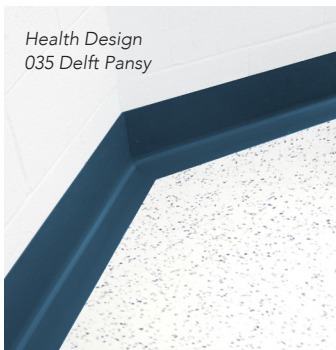

Wallflowers not available in 4-1/2" straight. Vinyl Wall Base not available in 4-1/2" straight or cove.

120' rolls available for seamless installation. 

STRAIGHT PROFILE

For use with carpets.

COVE PROFILE

For use with hard-surface floors.

HEALTH DESIGN WALL BASE

Order Prefix	HDB
Gauge	1/8" tapers to .080"
Wall Height	6"
Lengths	72" lengths
Lin. Ft. / Carton	36'
Lbs. / Carton	34

CORNER BLOCKS AND PREFORMED CORNERS