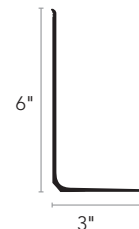

								
2-5/8"	3"	4"	4"	4"	4-1/4"	4-1/4"	4-1/2"	4-1/2"
3/8"	3/8"	1/4"	3/8"	3/8"	1/4"	1/8"	3/8"	3/8"
Harmony SC 40' roll 40'/ctn	Regal SCR 8' lengths 40'/ctn	Charmed SCH 8' lengths 128'/ctn	Echo SEC 8' lengths 40'/ctn	Icon SCI 8' lengths 48'/ctn	Captivate SCC 8' lengths 72'/ctn	Merit SMT 40' roll 40'/ctn	Bliss SCB 8' lengths 40'/ctn	Charisma SC 40' roll 40'/ctn

WALLFLOWERS

BASE 2000

VINYL WALL BASE

Order Prefix	WF	B2	VCB
Wall Heights	2-1/2", 4", 4-1/2", 6"	2-1/2", 4", 4-1/2", 6"	2-1/2", 4", 6"
Lengths	48" lengths, 120' rolls	48" lengths, 120' rolls	48" lengths, 120' rolls
Lin. Ft. / Carton	120' (lengths or rolls)	120' (lengths or rolls)	120' (lengths or rolls)
Gauge	1/8"	1/8"	1/8" .080"
Corners / Carton	30	30	30 30
Lbs. / Carton			
2-1/2" Cove	30	27	30 20
2-1/2" Straight	26	26	26 22
4" Cove	48	39	40 32
4" Straight	43	38	43 32
4-1/2" Cove	50	45	NA NA
4-1/2" Straight	NA	45	NA NA
6" Cove	69	60	69 50
6" Straight	69	60	69 52

Wallflowers not available in 4-1/2" straight. Vinyl Wall Base not available in 4-1/2" straight or cove.

120' rolls available for seamless installation. 

STRAIGHT PROFILE

For use with carpets.

COVE PROFILE

For use with hard-surface floors.

HEALTH DESIGN WALL BASE

Order Prefix	HDB
Gauge	1/8" tapers to .080"
Wall Height	6"
Lengths	72" lengths
Lin. Ft. / Carton	36'
Lbs. / Carton	34

CORNER BLOCKS AND PREFORMED CORNERS