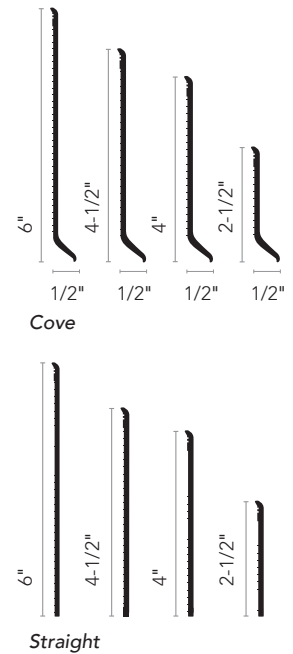

BASE SCULPTURES PROFILED WALL BASE SYSTEM

Order Prefix	See below	Lengths	8' lengths or 40' rolls, see below
Gauge	1/8" to 1/2" nominal	Lin. Ft. / Carton	Varies per profile, see below
Wall Heights	2-5/8" to 7-3/4"	Corners / Carton	15

								
2-5/8"	3"	4"	4"	4"	4-1/4"	4-1/4"	4-1/2"	4-1/2"
3/8"	3/8"	1/4"	3/8"	3/8"	1/4"	1/8"	3/8"	3/8"
Harmony SC 40' roll 40'/ctn	Regal SCR 8' lengths 40'/ctn	Charmed SCH 8' lengths 128'/ctn	Echo SEC 8' lengths 40'/ctn	Icon SCI 8' lengths 48'/ctn	Captivate SCC 8' lengths 72'/ctn	Merit SMT 40' roll 40'/ctn	Bliss SCB 8' lengths 40'/ctn	Charisma SC 40' roll 40'/ctn

WALLFLOWERS

BASE 2000

VINYL WALL BASE

Order Prefix	WF	B2	VCB
Wall Heights	2-1/2", 4", 4-1/2", 6"	2-1/2", 4", 4-1/2", 6"	2-1/2", 4", 6"
Lengths	48" lengths, 120' rolls	48" lengths, 120' rolls	48" lengths, 120' rolls
Lin. Ft. / Carton	120' (lengths or rolls)	120' (lengths or rolls)	120' (lengths or rolls)
Gauge	1/8"	1/8"	1/8" .080"
Corners / Carton	30	30	30 30
Lbs. / Carton			
2-1/2" Cove	30	27	30 20
2-1/2" Straight	26	26	26 22
4" Cove	48	39	40 32
4" Straight	43	38	43 32
4-1/2" Cove	50	45	NA NA
4-1/2" Straight	NA	45	NA NA
6" Cove	69	60	69 50
6" Straight	69	60	69 52