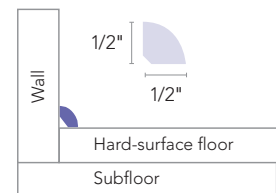

CORNER BLOCKS AND PREFORMED CORNERS

Color-matched inside and outside corners are available for most wall base products. Additional corner block information is available on flexcofloors.com or from your sales representative.

	Rubber Corner Blocks		Mini Corner Blocks		Preformed Corners	
	Inside	Outside	Inside	Outside	Inside	Outside
Base Sculptures	✓		Not available		Not available	
Wallflowers	✓		Straight base only		Not available: 4-1/2" or 6" inside 6" outside flat	
Base 2000	✓		Straight base only			
Vinyl Wall Base	✓		Straight base only